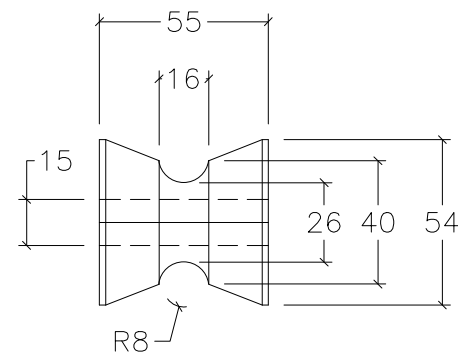

90103 BOW ROLLER KIT

ROLLER #1

ROLLER #2

NOTE: ALL DIMENSIONS ARE IN MILLIMETERS

 www.saltgear.com	SIZE B	90103 BOW ROLLER KIT			DWG DATE 06/17/2021
	PROJECT MANAGER:	DRAWN BY: JDN	SCALE: N.T.S.	SHEET 1 OF 1	