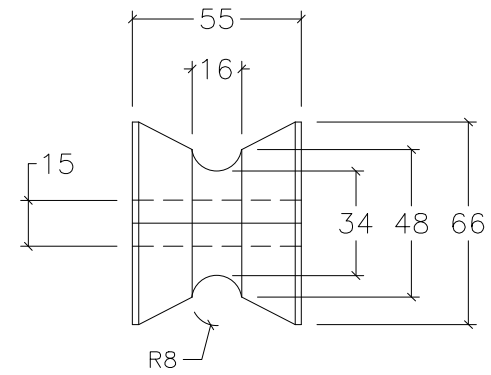

90103 BOW ROLLER KIT

ROLLER #1

ROLLER #2

NOTE: ALL DIMENSIONS ARE IN MILLIMETERS

 www.saltgear.com	SIZE B	90103 BOW ROLLER KIT			DWG DATE 06/17/2021
	PROJECT MANAGER:	DRAWN BY: JDN	SCALE: N.T.S.	SHEET 1 OF 1	