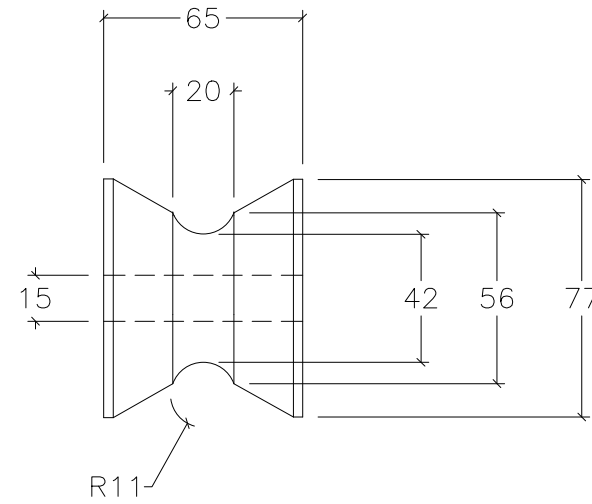

# 90104 BOW ROLLER KIT

ROLLER #1

ROLLER #2

NOTE: ALL DIMENSIONS ARE IN MILLIMETERS

 www.saltgear.com	SIZE <b>B</b>	90104 BOW ROLLER KIT	DWG DATE <b>06/21/2021</b>	
	PROJECT MANAGER:	DRAWN BY: JDN	SCALE: N.T.S.	SHEET 1 OF 1