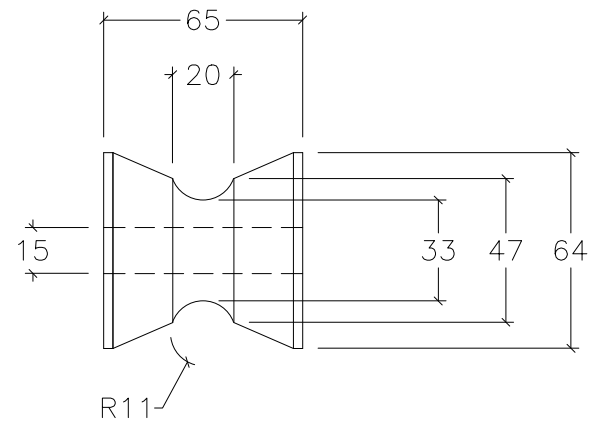

# 90104 BOW ROLLER KIT

ROLLER #1

ROLLER #2

NOTE: ALL DIMENSIONS ARE IN MILLIMETERS

 www.saltgear.com	SIZE <b>B</b>	90104 BOW ROLLER KIT	DWG DATE <b>06/21/2021</b>	
	PROJECT MANAGER:	DRAWN BY: JDN	SCALE: N.T.S.	SHEET 1 OF 1