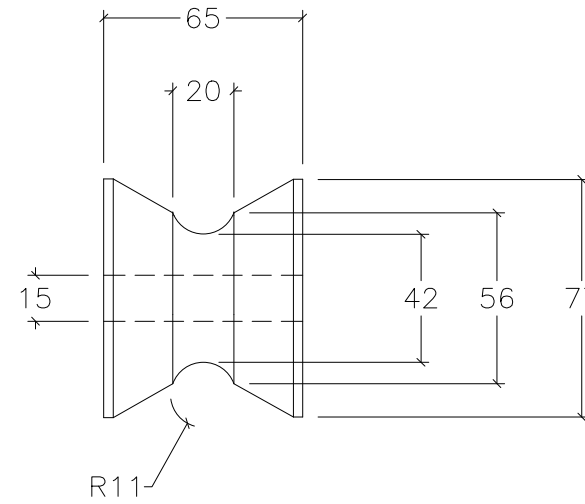

# 90105 BOW ROLLER KIT

**ROLLER #1**

**ROLLER #2**

NOTE: ALL DIMENSIONS ARE IN MILLIMETERS

 <a href="http://www.saltgear.com">www.saltgear.com</a>	SIZE <b>B</b>	90105 BOW ROLLER KIT		DWG DATE <b>06/21/2021</b>	
	PROJECT MANAGER:	DRAWN BY: JDN	SCALE: N.T.S.	SHEET 1 OF 1	