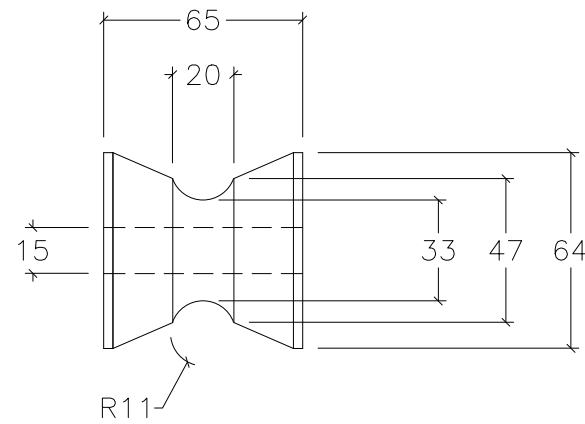

# 90105 BOW ROLLER KIT

**ROLLER #1**

**ROLLER #2**

NOTE: ALL DIMENSIONS ARE IN MILLIMETERS

 <a href="http://www.saltgear.com">www.saltgear.com</a>	SIZE <b>B</b>	90105 BOW ROLLER KIT		DWG DATE <b>06/21/2021</b>	
	PROJECT MANAGER:	DRAWN BY: JDN	SCALE: N.T.S.	SHEET 1 OF 1	