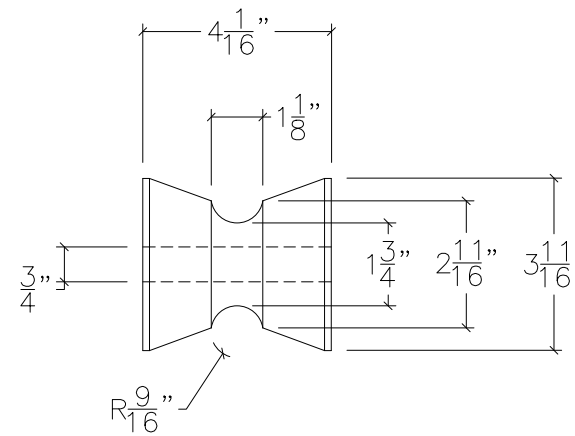

90106 BOW ROLLER KIT

ROLLER #1

ROLLER #2

NOTE: ALL DIMENSIONS ARE IN INCHES

 www.saltgear.com	SIZE B	90106 BOW ROLLER KIT		DWG DATE 6/16/2021	
	PROJECT MANAGER:	DRAWN BY: JDN	SCALE: N.T.S.	SHEET 1 OF 1	