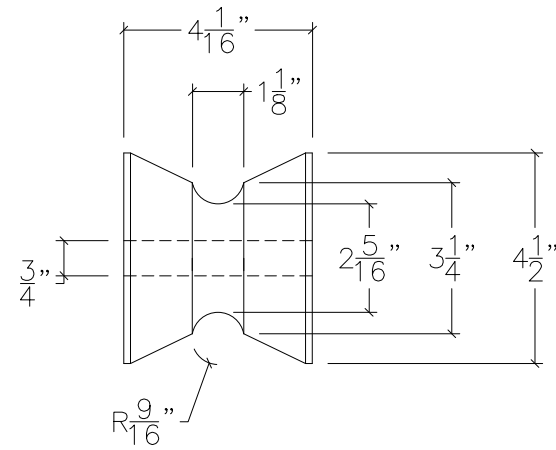

90106 BOW ROLLER KIT

ROLLER #1

ROLLER #2

NOTE: ALL DIMENSIONS ARE IN INCHES

 www.saltgear.com	SIZE B	90106 BOW ROLLER KIT		DWG DATE 6/16/2021	
	PROJECT MANAGER:	DRAWN BY: JDN	SCALE: N.T.S.	SHEET 1 OF 1	