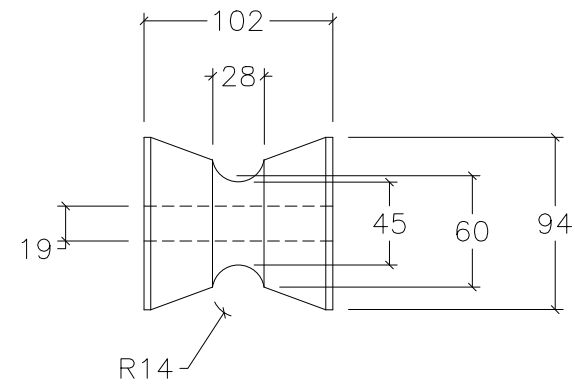

90106 BOW ROLLER KIT

ROLLER #1

ROLLER #2

NOTE: ALL DIMENSIONS ARE IN MILLIMETERS

 www.saltgear.com	SIZE	90106 BOW ROLLER KIT	DWG DATE	
	B		6/16/2021	
	PROJECT MANAGER:	DRAWN BY: JDN	SCALE: N.T.S.	SHEET 1 OF 1