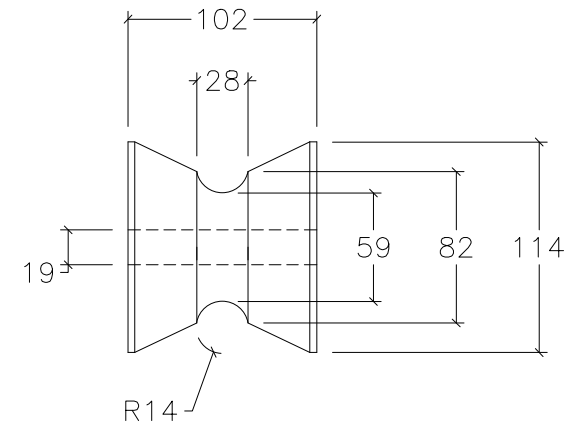

90106 BOW ROLLER KIT

ROLLER #1

ROLLER #2

NOTE: ALL DIMENSIONS ARE IN MILLIMETERS

 www.saltgear.com	SIZE	90106 BOW ROLLER KIT	DWG DATE	
	B		6/16/2021	
	PROJECT MANAGER:	DRAWN BY: JDN	SCALE: N.T.S.	SHEET 1 OF 1