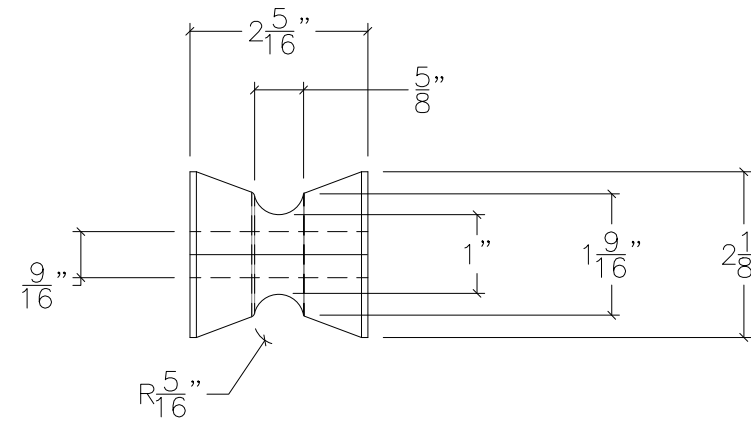

# 90113 BOW PLANK ROLLER KIT

**ROLLER #1**

**ROLLER #2**

NOTE: ALL DIMENSIONS ARE IN INCHES

 <a href="http://www.saltgear.com">www.saltgear.com</a>	SIZE <b>B</b>	PROJECT: 90113 BOW PLANK ROLLER KIT		DWG DATE <b>6/16/2021</b>
	PROJECT MANAGER:	DRAWN BY: JDN	SCALE: N.T.S.	SHEET 1 OF 1