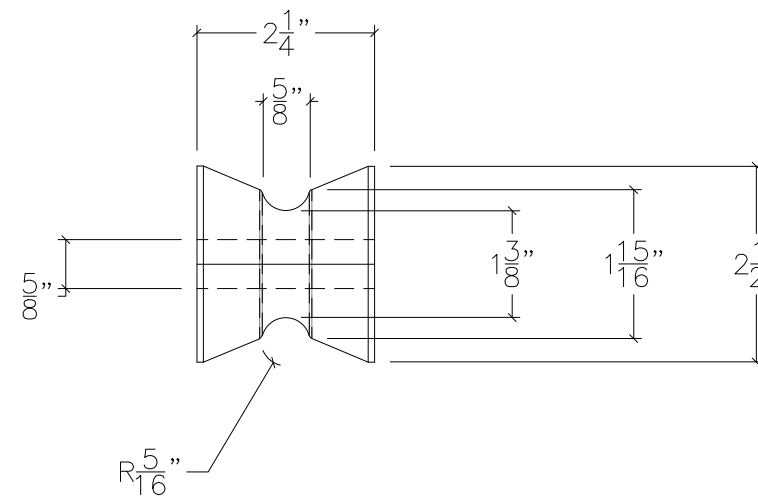

# 90113 BOW PLANK ROLLER KIT

**ROLLER #1**

**ROLLER #2**

NOTE: ALL DIMENSIONS ARE IN INCHES

 <a href="http://www.saltgear.com">www.saltgear.com</a>	SIZE <b>B</b>	PROJECT: 90113 BOW PLANK ROLLER KIT		DWG DATE <b>6/16/2021</b>
	PROJECT MANAGER:	DRAWN BY: JDN	SCALE: N.T.S.	SHEET 1 OF 1