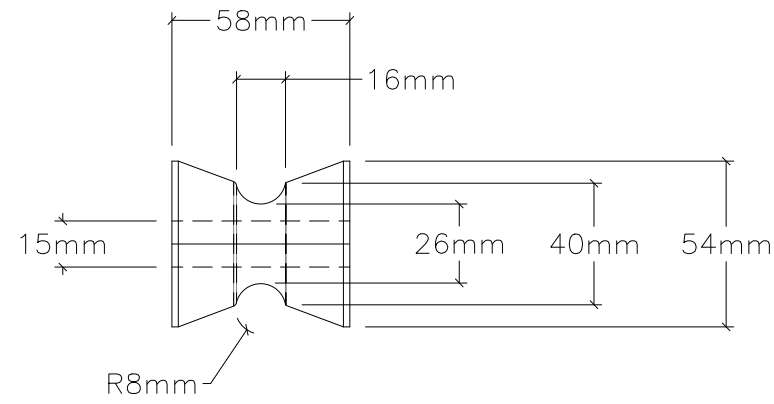

90113 BOW PLANK ROLLER KIT

ROLLER #1

ROLLER #2

NOTE: ALL DIMENSIONS ARE IN MILLIMETERS