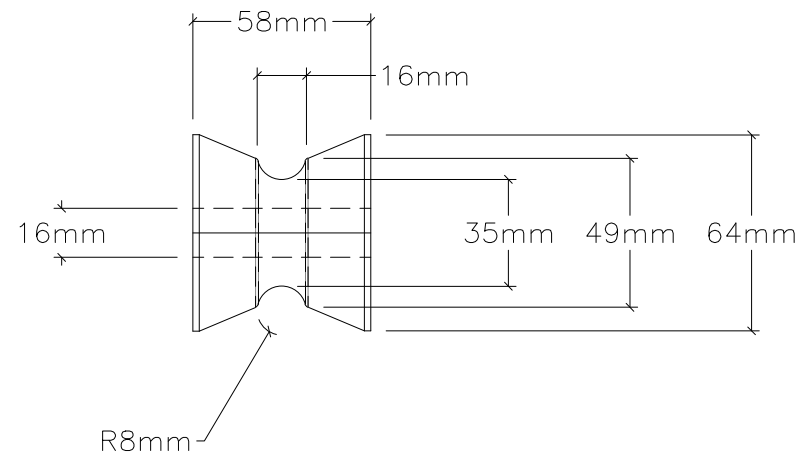

90113 BOW PLANK ROLLER KIT

ROLLER #1

ROLLER #2

NOTE: ALL DIMENSIONS ARE IN MILLIMETERS