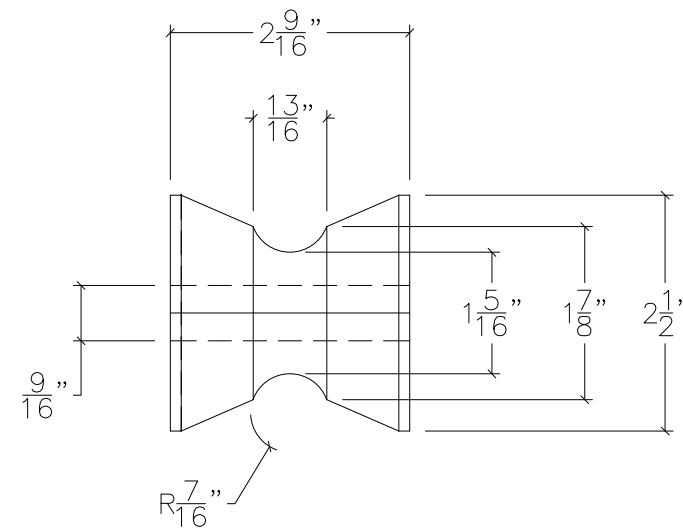

# 90114 B OW PLANK ROLLER KIT

**ROLLER #1**

**ROLLER #2**

NOTE: ALL DIMENSIONS ARE IN INCHES

 <a href="http://www.saltgear.com">www.saltgear.com</a>	SIZE <b>B</b>	90114 B OW PLANK ROLLER KIT			DWG DATE <b>06/21/2021</b>
	PROJECT MANAGER:	DRAWN BY: JDN	SCALE: N.T.S.	SHEET 1 OF 1	