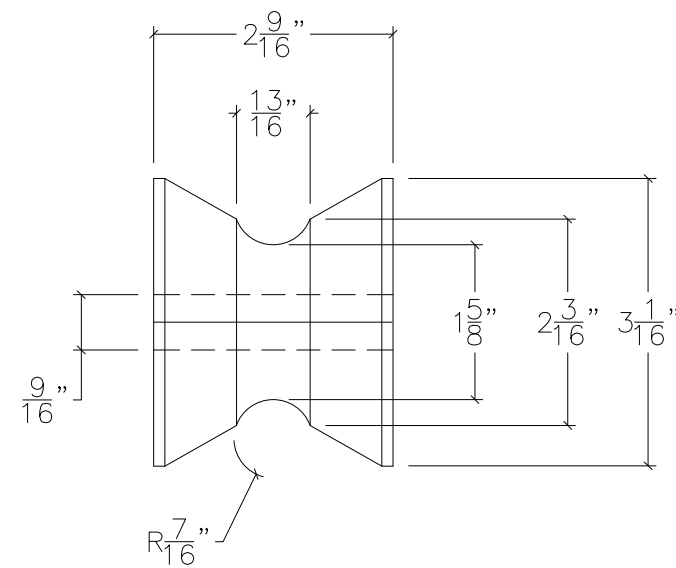

# 90114 B OW PLANK ROLLER KIT

**ROLLER #1**

**ROLLER #2**

NOTE: ALL DIMENSIONS ARE IN INCHES

 <a href="http://www.saltgear.com">www.saltgear.com</a>	SIZE <b>B</b>	90114 B OW PLANK ROLLER KIT			DWG DATE <b>06/21/2021</b>
	PROJECT MANAGER:	DRAWN BY: JDN	SCALE: N.T.S.	SHEET 1 OF 1	