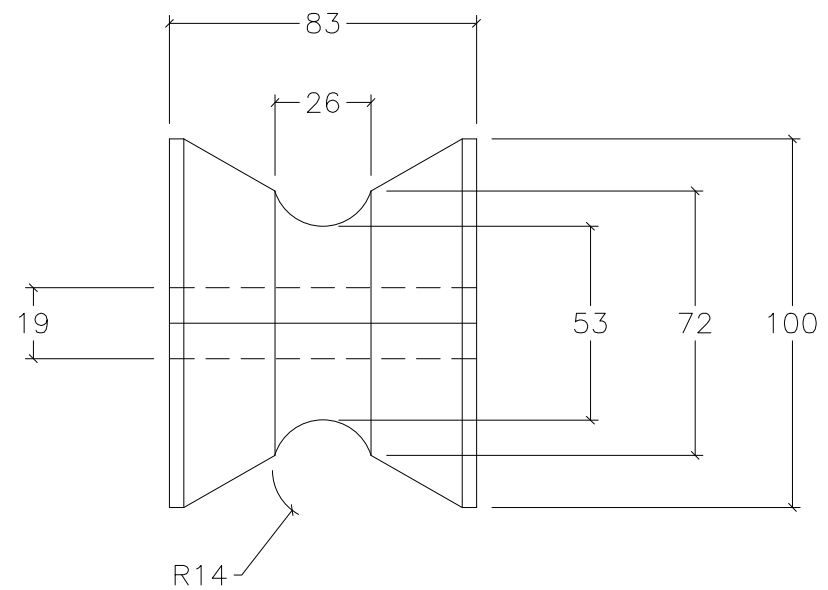

# 90115 B OW PLANK ROLLER KIT

ROLLER #1

ROLLER #2

NOTE: ALL DIMENSIONS ARE IN MILLIMETERS