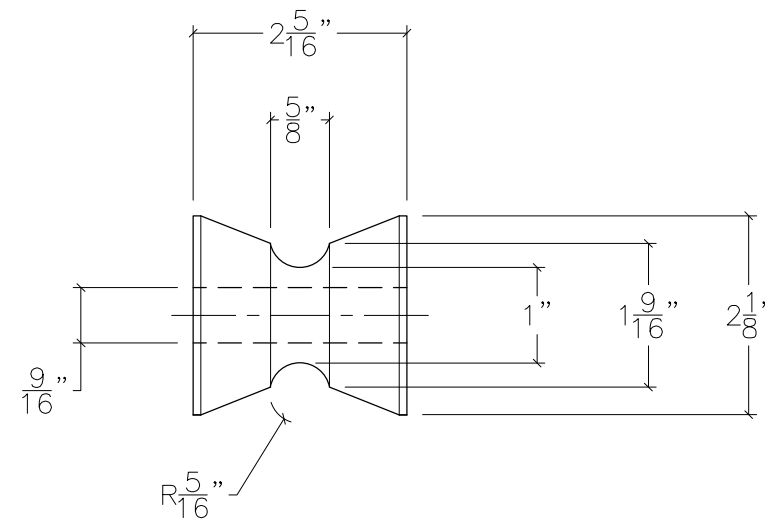

90126 B OW ROLLER KIT

ROLLER #1

ROLLER #2

NOTE: ALL DIMENSIONS ARE IN INCHES

 www.saltgear.com	SIZE B	90126 BOW ROLLER KIT	DWG DATE 06/21/2021
	PROJECT MANAGER:	DRAWN BY: JDN	SCALE: N.T.S.
			SHEET 1 OF 1