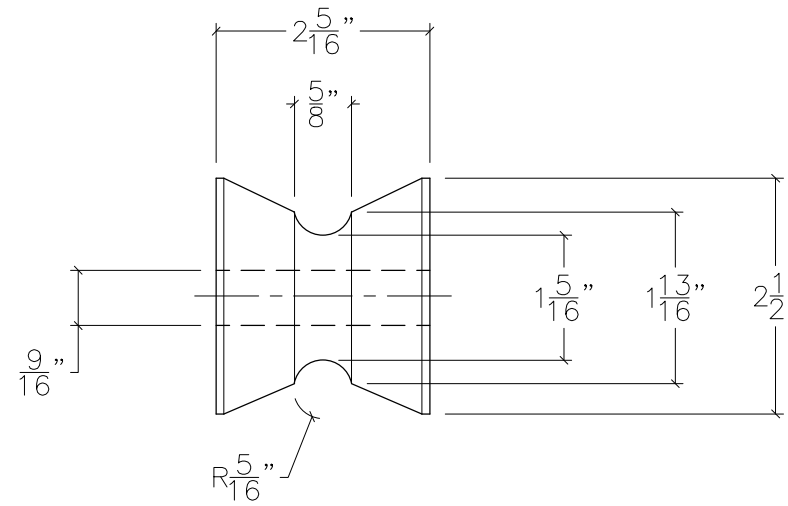

90126 B OW ROLLER KIT

ROLLER #1

ROLLER #2

NOTE: ALL DIMENSIONS ARE IN INCHES

 www.saltgear.com	SIZE B	90126 BOW ROLLER KIT	DWG DATE 06/21/2021
	PROJECT MANAGER:	DRAWN BY: JDN	SCALE: N.T.S.
			SHEET 1 OF 1