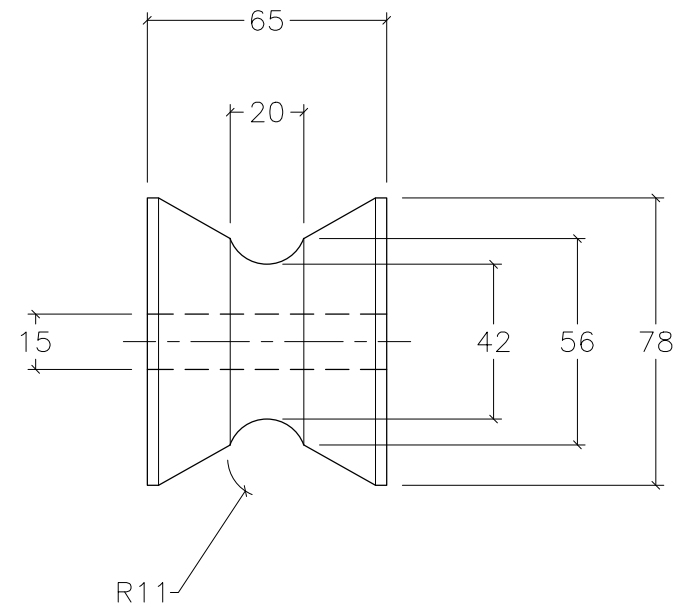

90127 B OW ROLLER KIT

ROLLER #1

ROLLER #2

NOTE: ALL DIMENSIONS ARE IN MILLIMETERS

 www.saltgear.com	SIZE B	90127 BOW ROLLER KIT	DWG DATE 06/21/2021	
	PROJECT MANAGER:	DRAWN BY: JDN	SCALE: N.T.S.	SHEET 1 OF 1