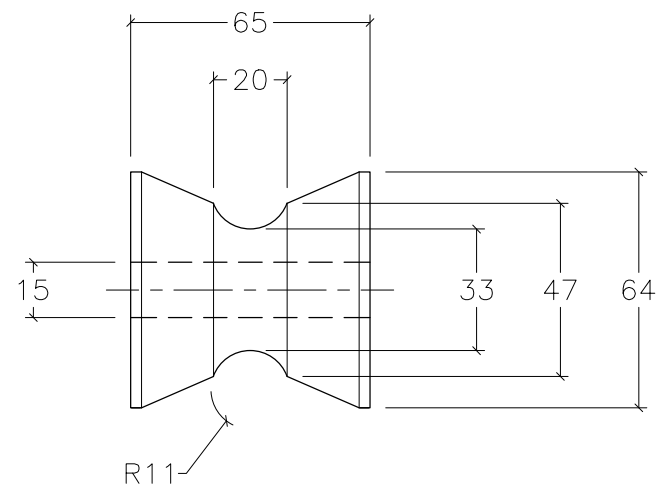

90127 B OW ROLLER KIT

ROLLER #1

ROLLER #2

NOTE: ALL DIMENSIONS ARE IN MILLIMETERS

 www.saltgear.com	SIZE B	90127 BOW ROLLER KIT	DWG DATE 06/21/2021	
	PROJECT MANAGER:	DRAWN BY: JDN	SCALE: N.T.S.	SHEET 1 OF 1