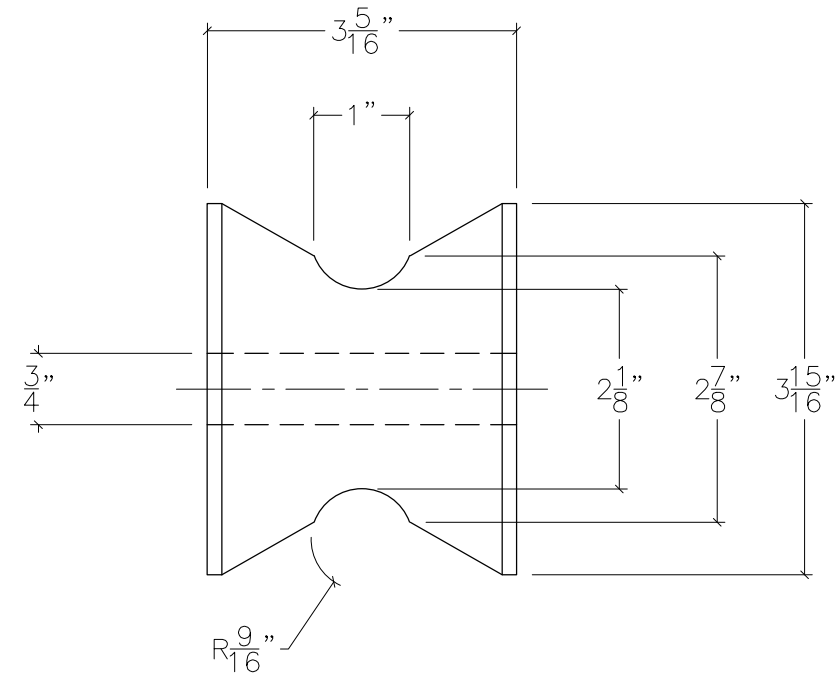

# 90128 B OW ROLLER KIT

ROLLER #1

ROLLER #2

NOTE: ALL DIMENSIONS ARE IN INCHES

 <a href="http://www.saltgear.com">www.saltgear.com</a>	SIZE <b>B</b>	90128 BOW ROLLER KIT	DWG DATE <b>06/21/2021</b>	
	PROJECT MANAGER:	DRAWN BY: JDN	SCALE: N.T.S.	SHEET 1 OF 1