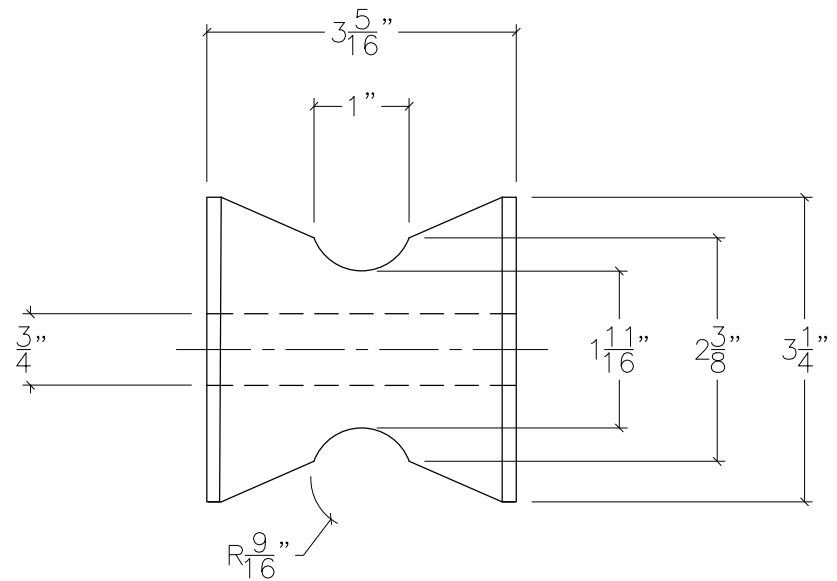

# 90128 B OW ROLLER KIT

ROLLER #1

ROLLER #2

NOTE: ALL DIMENSIONS ARE IN INCHES

 <a href="http://www.saltgear.com">www.saltgear.com</a>	SIZE <b>B</b>	90128 BOW ROLLER KIT	DWG DATE <b>06/21/2021</b>	
	PROJECT MANAGER:	DRAWN BY: JDN	SCALE: N.T.S.	SHEET 1 OF 1