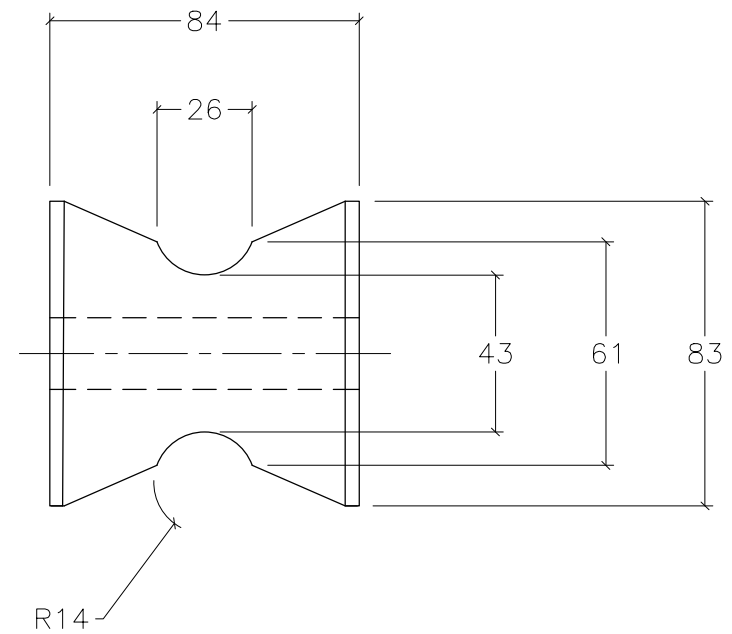

# 90128 B OW ROLLER KIT

ROLLER #1

ROLLER #2

NOTE: ALL DIMENSIONS ARE IN MILLIMETERS

 <a href="http://www.saltgear.com">www.saltgear.com</a>	SIZE <b>B</b>	90128 BOW ROLLER KIT	DWG DATE <b>06/21/2021</b>	
	PROJECT MANAGER:	DRAWN BY: JDN	SCALE: N.T.S.	SHEET 1 OF 1