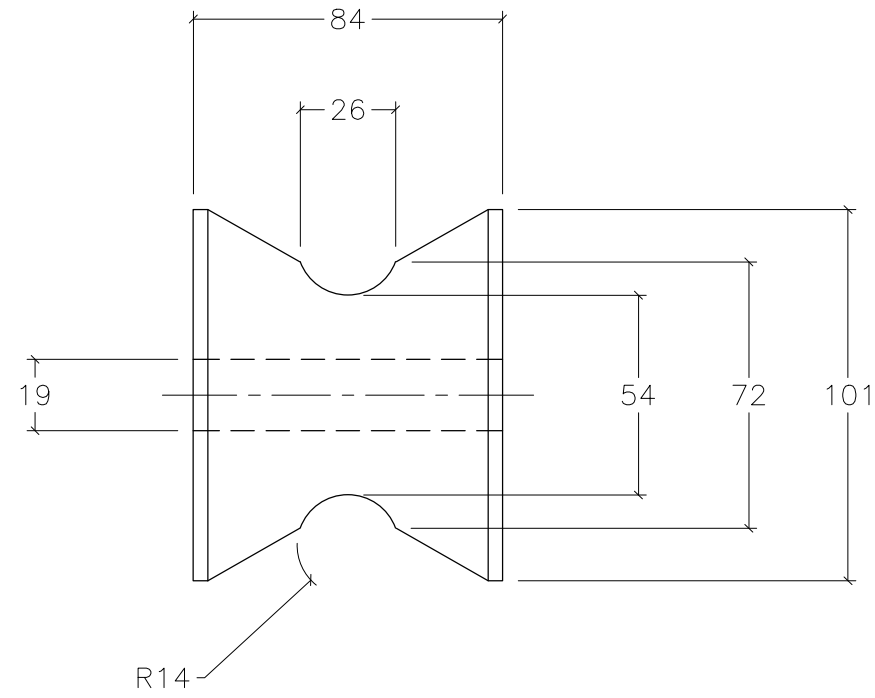

# 90128 B OW ROLLER KIT

ROLLER #1

ROLLER #2

NOTE: ALL DIMENSIONS ARE IN MILLIMETERS

 <a href="http://www.saltgear.com">www.saltgear.com</a>	SIZE <b>B</b>	90128 BOW ROLLER KIT	DWG DATE <b>06/21/2021</b>	
	PROJECT MANAGER:	DRAWN BY: JDN	SCALE: N.T.S.	SHEET 1 OF 1