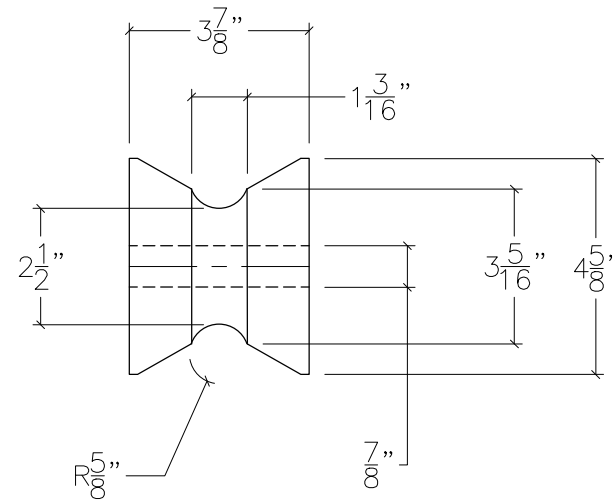

90129 BOW ROLLER KIT

ROLLER #1

ROLLER #2

NOTE: ALL DIMENSIONS ARE IN INCHES

 www.saltgear.com	SIZE B	90129 BOW ROLLER KIT	DWG DATE 6/16/2021	
	PROJECT MANAGER:	DRAWN BY: JDN	SCALE: N.T.S.	SHEET 1 OF 1