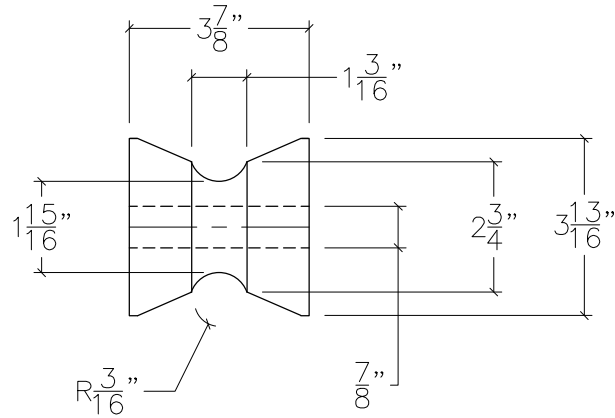

90129 BOW ROLLER KIT

ROLLER #1

ROLLER #2

NOTE: ALL DIMENSIONS ARE IN INCHES

 www.saltgear.com	SIZE B	90129 BOW ROLLER KIT	DWG DATE 6/16/2021	
	PROJECT MANAGER:	DRAWN BY: JDN	SCALE: N.T.S.	SHEET 1 OF 1