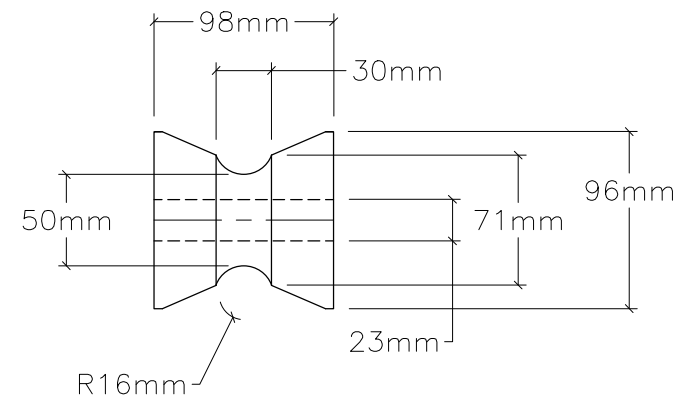

90129 BOW ROLLER KIT

ROLLER #1

ROLLER #2

NOTE: ALL DIMENSIONS ARE IN MILLIMETERS

 www.saltgear.com	SIZE B	90129 BOW ROLLER KIT		DWG DATE 6/16/2021	
	PROJECT MANAGER:		DRAWN BY: JDN	SCALE: N.T.S.	SHEET 1 OF 1