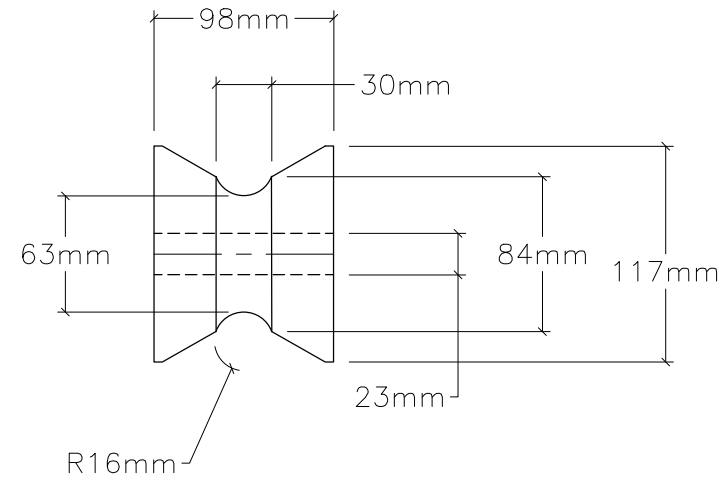

90129 BOW ROLLER KIT

ROLLER #1

ROLLER #2

NOTE: ALL DIMENSIONS ARE IN MILLIMETERS

 www.saltgear.com	SIZE B	90129 BOW ROLLER KIT		DWG DATE 6/16/2021	
	PROJECT MANAGER:		DRAWN BY: JDN	SCALE: N.T.S.	SHEET 1 OF 1