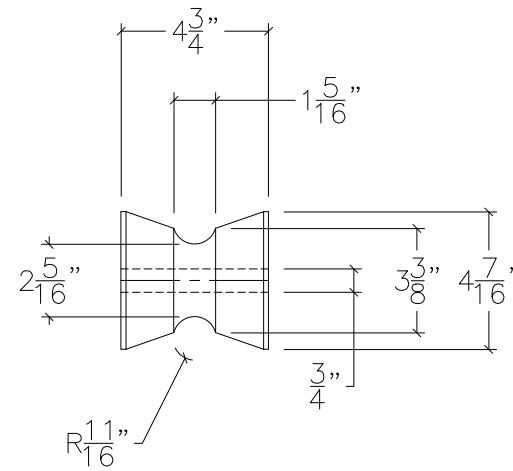

90130 BOW ROLLER KIT

ROLLER #1

ROLLER #2

NOTE: ALL DIMENSIONS ARE IN INCHES

 www.saltgear.com	SIZE B	90130 BOW ROLLER KIT		DWG DATE 6/16/2021	
	PROJECT MANAGER:	DRAWN BY: JDN	SCALE: N.T.S.	SHEET 1 OF 1	