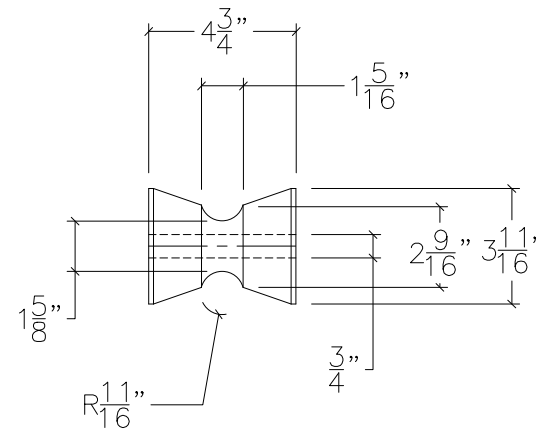

90130 BOW ROLLER KIT

ROLLER #1

ROLLER #2

NOTE: ALL DIMENSIONS ARE IN INCHES

 www.saltgear.com	SIZE B	90130 BOW ROLLER KIT		DWG DATE 6/16/2021	
	PROJECT MANAGER:	DRAWN BY: JDN	SCALE: N.T.S.	SHEET 1 OF 1	