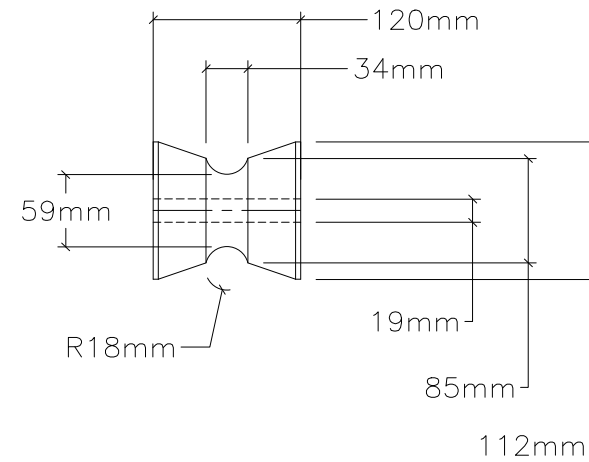

# 90130 BOW ROLLER KIT

**ROLLER #1**

**ROLLER #2**

NOTE: ALL DIMENSIONS ARE IN MILLIMETERS