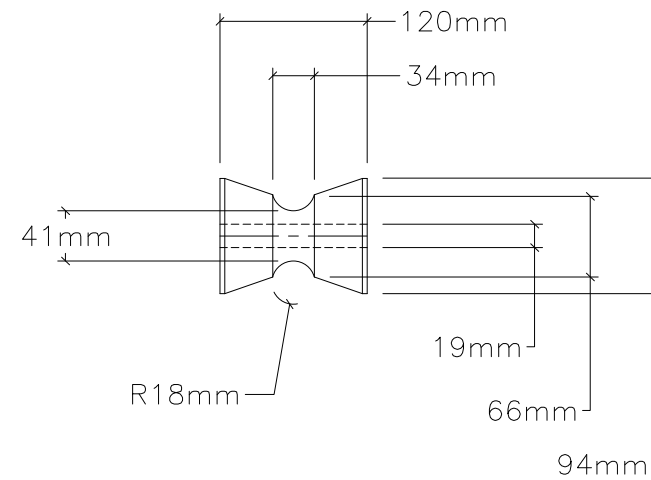

# 90130 BOW ROLLER KIT

**ROLLER #1**

**ROLLER #2**

NOTE: ALL DIMENSIONS ARE IN MILLIMETERS